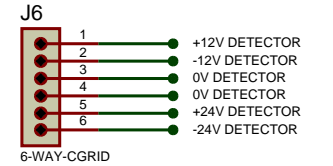

DIGITAL BOARD

ANALOGUE BOARD

LV BOARD

EHT BOARD

JTAG

DETECTOR SUPPLIES

FRONT PANEL CONNECTOR

RS 232