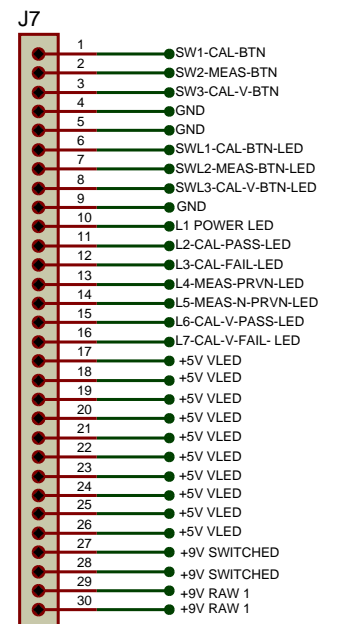

DIGITAL BOARD

ANALOGUE BOARD

LV BOARD

EHT BOARD

JTAG

DETECTOR SUPPLIES

FRONT PANEL CONNECTOR

RS 232