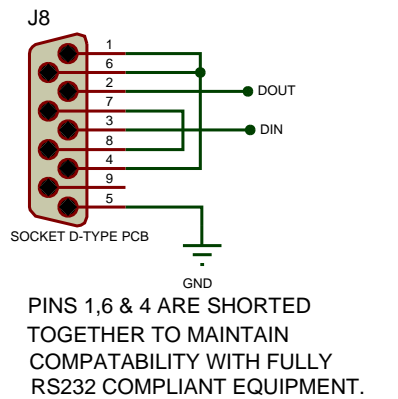

DIGITAL BOARD

ANALOGUE BOARD

LV BOARD

EHT BOARD

JTAG

DETECTOR SUPPLIES

FRONT PANEL CONNECTOR

RS 232