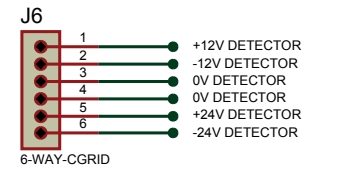

DIGITAL BOARD

ANALOGUE BOARD

LV BOARD

EHT BOARD

JTAG

DETECTOR SUPPLIES

FRONT PANEL CONNECTOR

RS 232