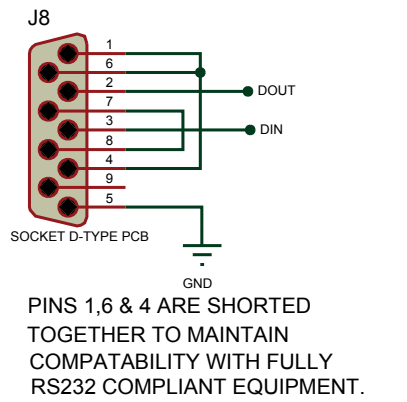

DIGITAL BOARD

ANALOGUE BOARD

LV BOARD

EHT BOARD

JTAG

DETECTOR SUPPLIES

FRONT PANEL CONNECTOR

RS 232