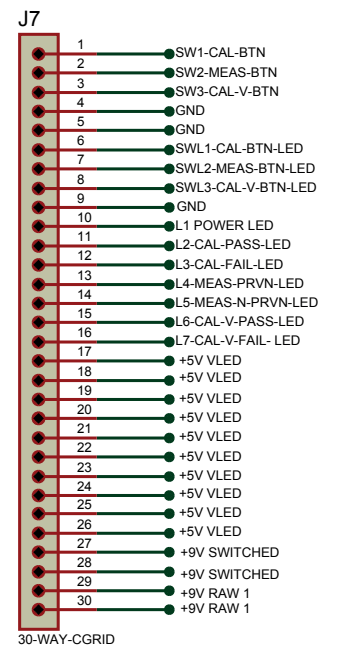

DIGITAL BOARD

ANALOGUE BOARD

LV BOARD

EHT BOARD

JTAG

DETECTOR SUPPLIES

FRONT PANEL CONNECTOR

RS 232